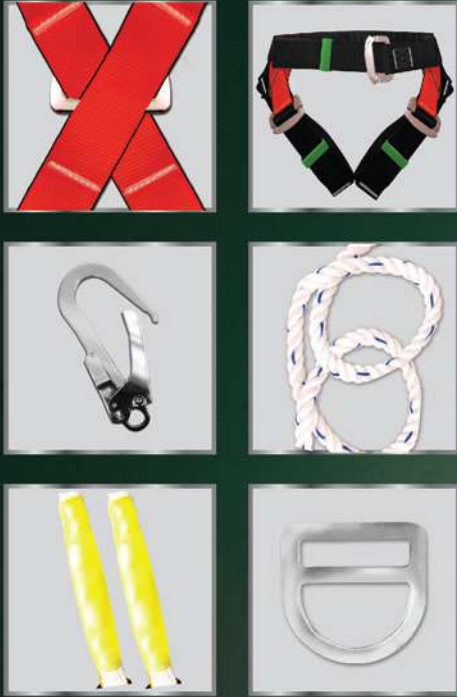

Spesifikasi Produk:

1) 1 Tali Lanyard | 2) 3 Titik Penyesuaian | 3) 1 Forged Hook (Hook Besar)
4) D-ring | 5) Plastic Shrink Cover | 6) Harness Full Body
7) Tali Polyester | 8) Tali dengan Jahitan Mati
9) Lebar Tali Webbing 50 mm | 10) Panjang Tali Hook 147 cm

Keunggulan Produk:

1. Dapat digunakan untuk kebutuhan pekerjaan berat seperti pekerjaan proyek, konstruksi, listrik, maupun pembersih gedung.
2. Terbuat dari 100% bahan polyester berkualitas yang mampu menahan badan dengan baik.
3. Dilengkapi tali lanyard yang dijahit mati dan hook besar, mampu menahan beban saat terjatuh dari ketinggian.
4. Memiliki desain yang praktis, mudah digunakan, dan dipasang dengan cepat untuk kebutuhan bekerja di lapangan.

ROPE WEBBING POLYESTER

Rope webbing polyester yang tebal, kuat dan ringan, dengan jahitan yang sempurna. Lebih kuat dibandingkan rope biasa.

POLYESTER MATERIALS

Kualitas terbaik webbing polyester yang tebal, kuat dan ringan, dengan jahitan yang sempurna.