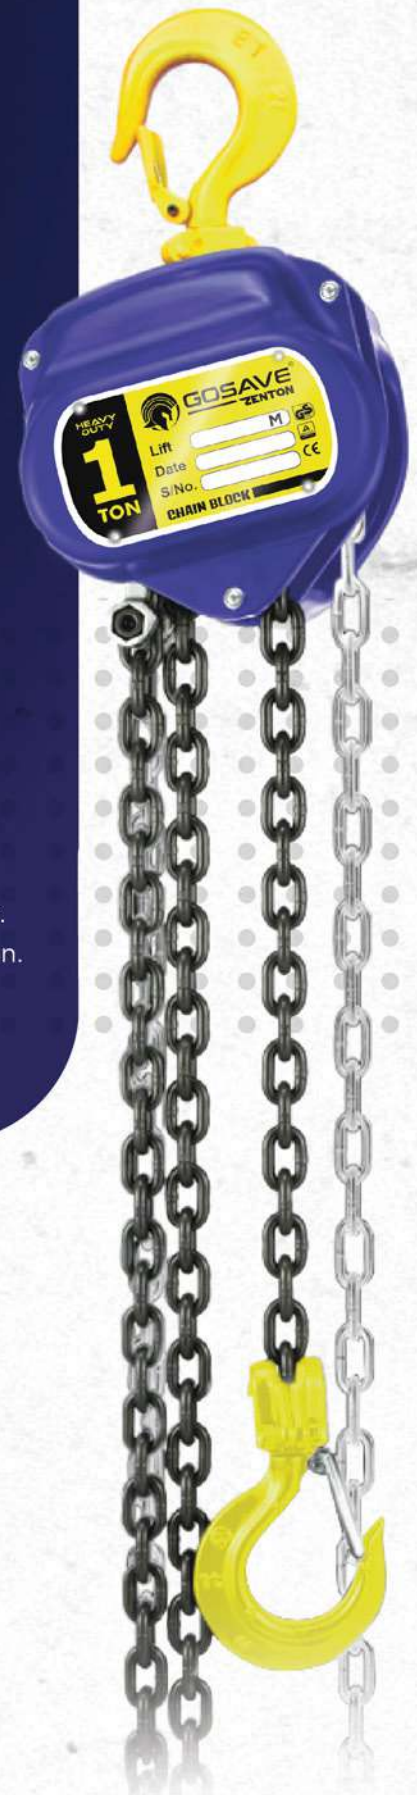

Material : Alloy
Berat : 15kg
Beban Maks. : 30 ton

SIZE :

- 1.0T X 3M   ▶ 1.0T X 5M   ▶ 5.0T X 5M
- 2.0T X 3M   ▶ 2.0T X 5M
- 3.0T X 3M   ▶ 3.0T X 5M

1. Memiliki konstruksi yang kuat dan ringan, mampu mengangkat beban yang sangat berat.
2. Dilengkapi dengan roda putar, mempermudah saat mengangkat barang.
3. Didesain dengan rantai berkualitas tinggi untuk menahan beban lebih banyak.
4. Terdapat pengait, untuk memudahkan Anda mengangkat barang di ketinggian.
5. Kait putar atas dan bawah lengkap dipakai dengan tali pengaman.