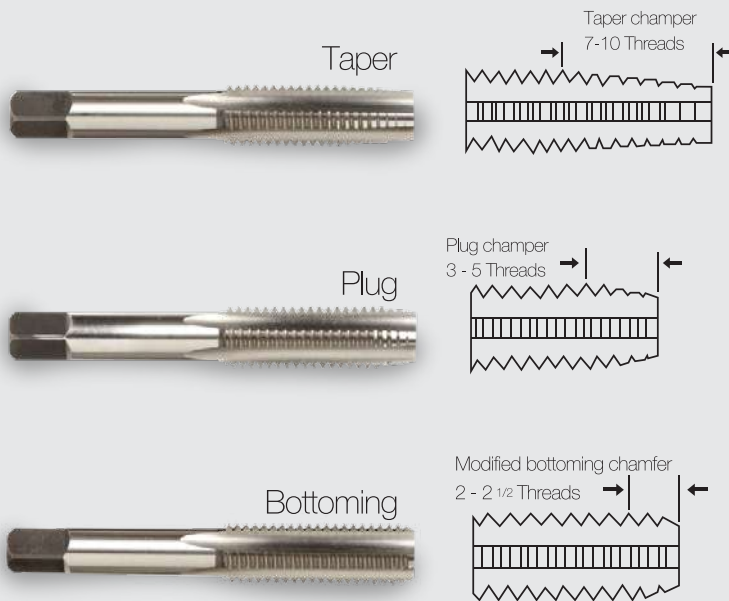

### Detail Size Product :

- ▶ HANDTAP IN (0.13) 1/8" X 40
- ▶ HANDTAP IN (0.19) 3/16" X 24
- ▶ HANDTAP IN (0.25) 1/4" X 20
- ▶ HANDTAP IN (0.31) 5/16" X 18
- ▶ HANDTAP IN (0.37) 3/8" X 16
- ▶ HANDTAP IN (0.37) 3/8" X 24
- ▶ HANDTAP IN (0.43) 7/16" X 14
- ▶ HANDTAP IN (0.43) 7/16" X 20
- ▶ HANDTAP IN (0.50) 1/2" X 12
- ▶ HANDTAP IN (0.50) 1/2" X 13
- ▶ HANDTAP IN (0.50) 1/2" X 20
- ▶ HANDTAP IN (0.56) 9/16" X 12
- ▶ HANDTAP IN (0.62) 5/8" X 11
- ▶ HANDTAP IN (0.75) 3/4" X 10
- ▶ HANDTAP IN (0.75) 3/4" X 16
- ▶ HANDTAP IN (0.87) 7/8" X 09
- ▶ HANDTAP IN (1.00) 1" X 08
- ▶ HANDTAP IN (1.25) 1-1/4" X 07