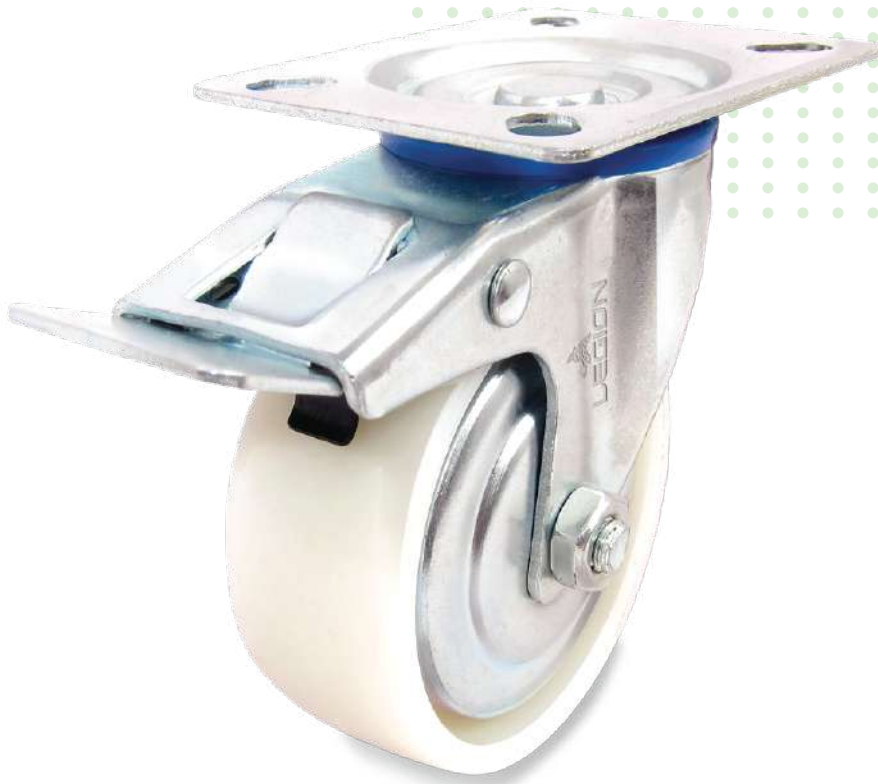

Product Type	Material	Tread Width (mm)	Tread Width (mm)	Load Height (mm)	Plate Size (mm)	Plate Size (mm)	Load Capacity (kg)	QTY (pcs)
PP Brake 3IN	PP	75	25	92	81 x 68	10.3 x 4	50	60
PP Brake 4IN		100	30	129	101 x 84	10.3 x 4.5	70	38
PP Brake 5IN		125	37.5	153	101 x 84	10.3 x 4.5	100	28
PP Brake 6IN		160	40	188	135 x 105	10.3 x 4.5	145	12
PP Brake 8IN		200	50	200	135 x 105	10.3 x 4.5	185	8