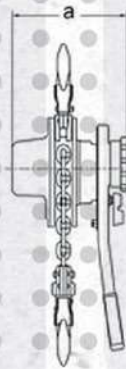

**SIZE 5/16" - 3/8 INCH**

5 Pcs / Wooden Box

**SIZE 1/2" - 3/8 INCH**

5 Pcs / Wooden Box

**SIZE 1/2" - 5/8 INCH**

4 Pcs / Wooden Box

**SIZE: 1.5 TON x 1.5 Meter | 3 TON x 1.5 Meter**

- light weight robust construction
- Super strength alloy load chain
- Fully machined liftwheel
- Minimum headroom
- Minimum effort to raise maximum load
- Cast steel safety latches
- Fully enclosed gear train
- Durable baked enamel paint protection
- Spare parts always available
- Upper and lower swivel hooks complete with safety latches
- Overloading result only in gradual defection of hooks and not in sudden rupture
- High quality chain guide for load chain