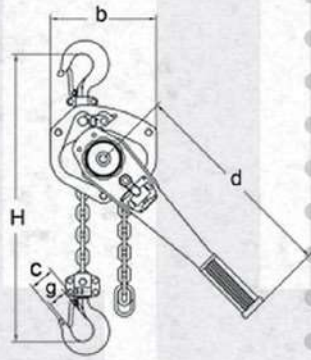

**SIZE 5/16" - 3/8 INCH**

5 Pcs / Wooden Box

**SIZE 1/2" - 3/8 INCH**

5 Pcs / Wooden Box

**SIZE 1/2" - 5/8 INCH**

4 Pcs / Wooden Box

**SIZE: 1.5 TON x 1.5 Meter | 3 TON x 1.5 Meter**

- light weight robust construction
- Super strength alloy load chain
- Fully machined liftwheel
- Minimum headroom
- Minimum effort to raise maximum load
- Cast steel safety latches
- Fully enclosed gear train
- Durable baked enamel paint protection
- Spare parts always available
- Upper and lower swivel hooks complete with safety latches
- Overloading result only in gradual defection of hooks and not in sudden rupture
- High quality chain guide for load chain