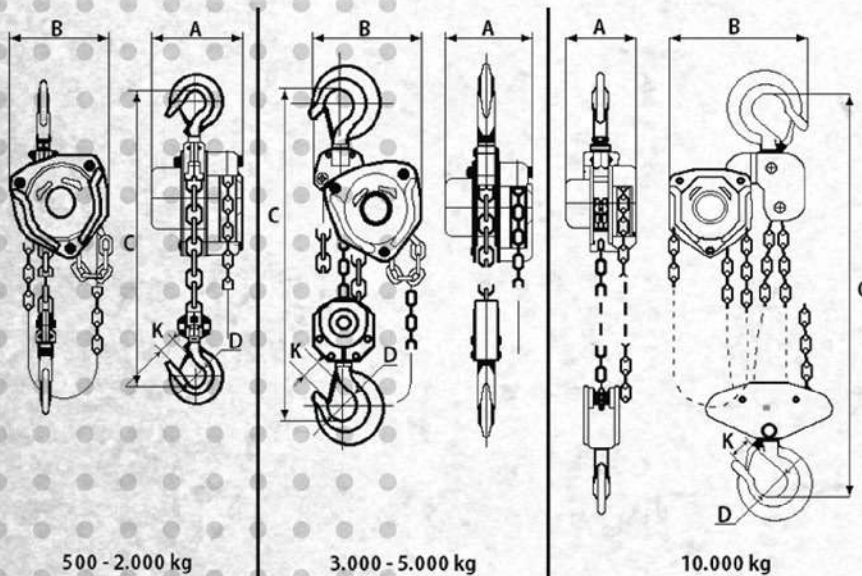

Material : Alloy
Berat : 15kg
Beban Maks. : 30 ton

SIZE :

- 1.0T X 3M   ▶ 1.0T X 5M   ▶ 5.0T X 5M
- 2.0T X 3M   ▶ 2.0T X 5M
- 3.0T X 3M   ▶ 3.0T X 5M

1. Memiliki konstruksi yang kuat dan ringan, mampu mengangkat beban yang sangat berat.
2. Dilengkapi dengan roda putar, mempermudah saat mengangkat barang.
3. Didesain dengan rantai berkualitas tinggi untuk menahan beban lebih banyak.
4. Terdapat pengait, untuk memudahkan Anda mengangkat barang di ketinggian.
5. Kait putar atas dan bawah lengkap dipakai dengan tali pengaman.