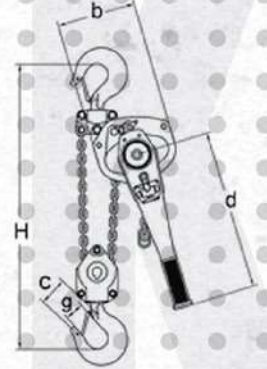

**SIZE 5/16" - 3/8 INCH**

5 Pcs / Wooden Box

**SIZE 1/2" - 3/8 INCH**

5 Pcs / Wooden Box

**SIZE 1/2" - 5/8 INCH**

4 Pcs / Wooden Box

**SIZE: 1.5 TON x 1.5 Meter | 3 TON x 1.5 Meter**

- light weight robust construction
- Super strength alloy load chain
- Fully machined liftwheel
- Minimum headroom
- Minimum effort to raise maximum load
- Cast steel safety latches
- Fully enclosed gear train
- Durable baked enamel paint protection
- Spare parts always available
- Upper and lower swivel hooks complete with safety latches
- Overloading result only in gradual defection of hooks and not in sudden rupture
- High quality chain guide for load chain