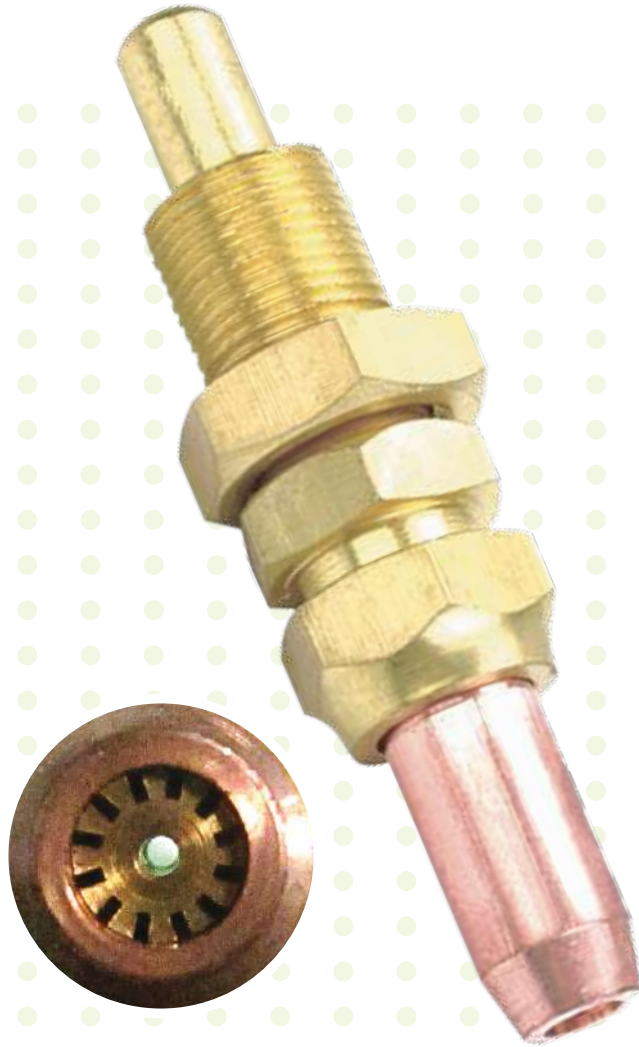

Cutting Capacity:

CT. ST-25 PROPANE No.1 : 10 s/d 15 mm

CT. ST-25 PROPANE No. 2 : 15 s/d 30 mm

CT. ST-25 PROPANE No. 3 : 30 s/d 40 mm

**Quantity:**  
200 PCS / CTN

**CT. TYPE - M ACY**  
**CT. TYPE - M PROPANE**  
(CUTTING TIP)