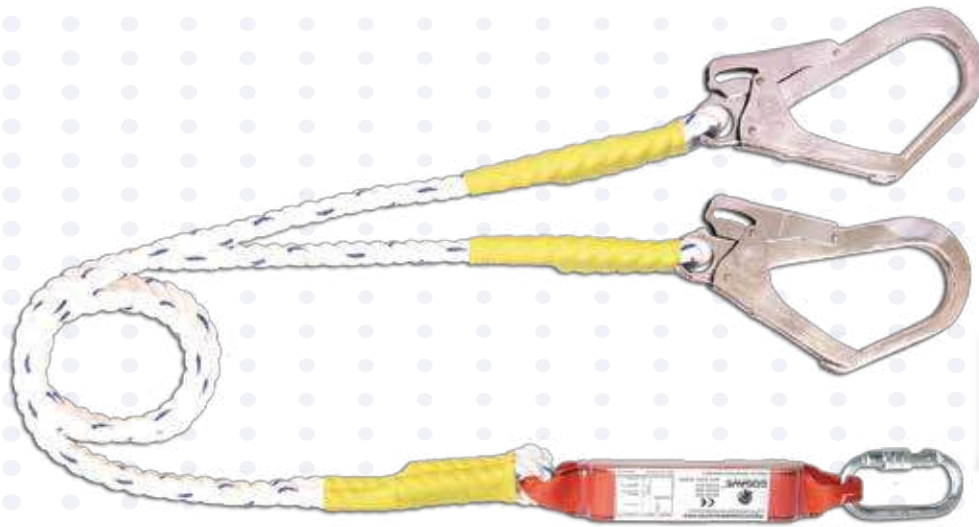

Double ropeeee polyester | Eco Big Hook | Stitching Rope
100% Polyester | PE Cover | Absorber
+Big Carabiner

Quantity: 10 PCS/CTN