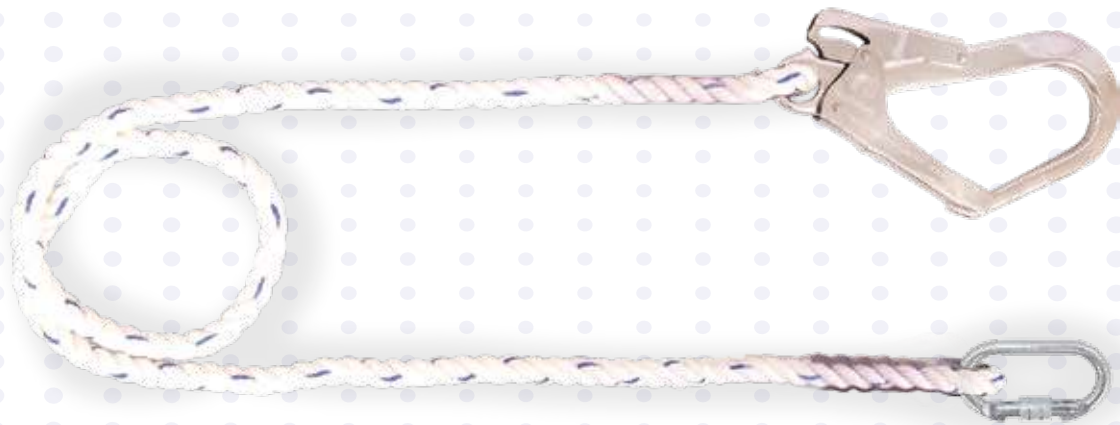

GOSAVE®
PASTI AMAN

@gosave.id

@gosave.id

LANYARD PRO SINGLE BIG HOOK

FALL PROTECTION

PRO HOOK

210 mm

8,2 mm

Stitching rope | Pro forged hook
+big carabiner

Quantity: 20 PCS/CTN